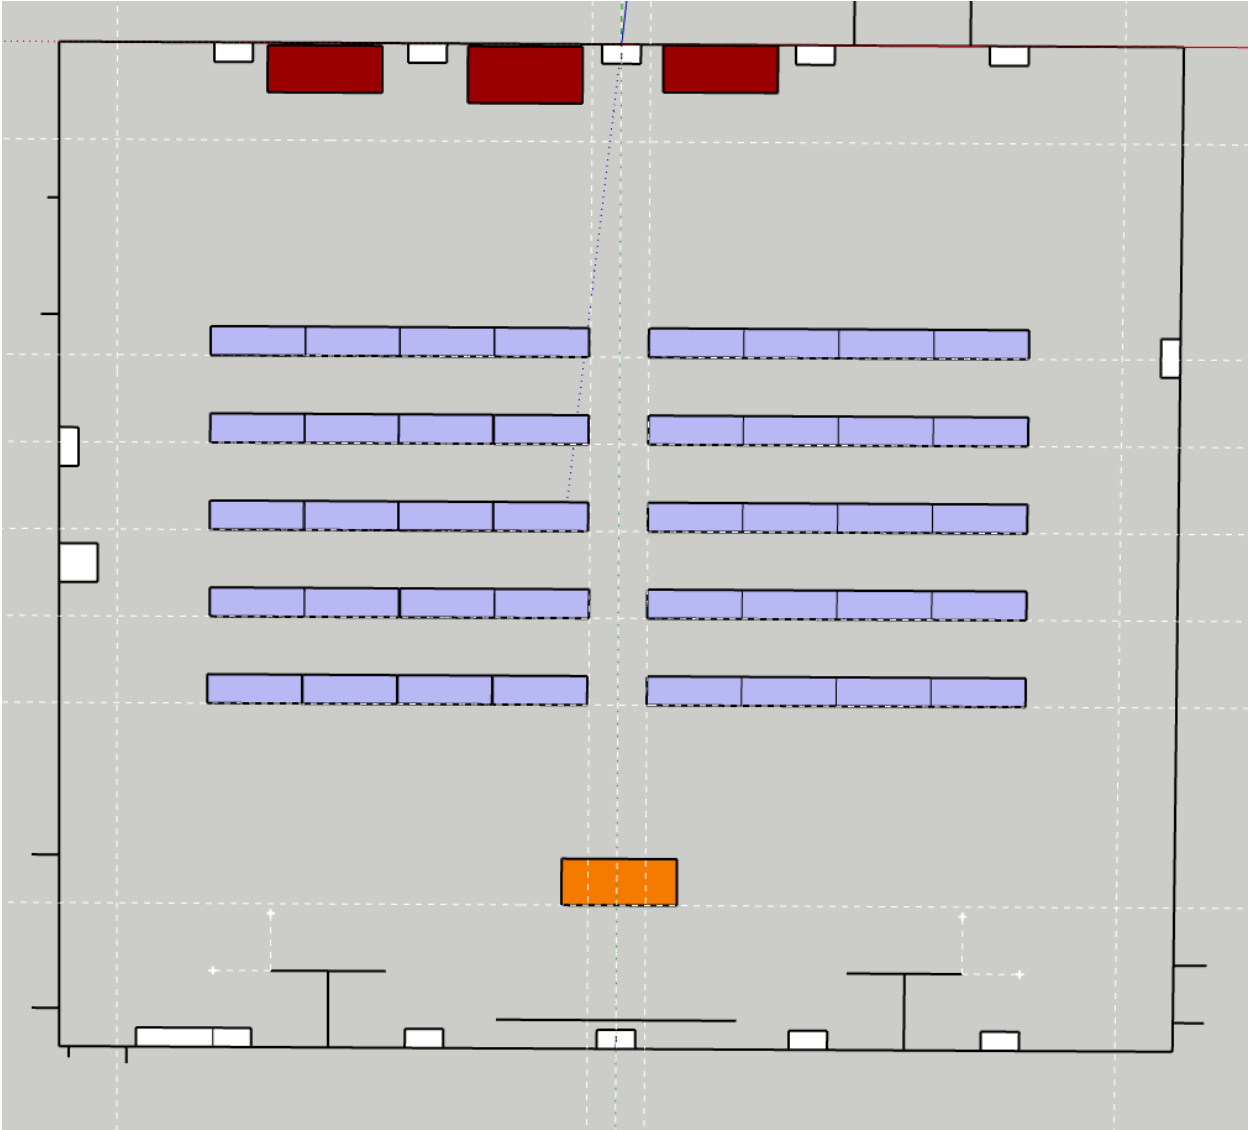

Clock Tower Quad

Tables: _____ Chairs: _____ Canopies: _____ Trash Bins: _____

Setup details: _____

Amphitheater and Quad

Tables: _____ Chairs: _____ Canopies: _____ Trash Bins: _____

Setup details: _____

Condor Hall Quad

Setup details: _____

Oxnard College Black Box

160 person Banquet set up

Oxnard College Black Box

200 seat overflow

Oxnard College Black Box

Classroom setup

80 seats, 2 students per table

Oxnard College Black Box

Conference set up

50 seats

Oxnard College Black Box

Job Fair, 40 vendors

Oxnard College Black Box

Stage 20' x 8' Seating for 110