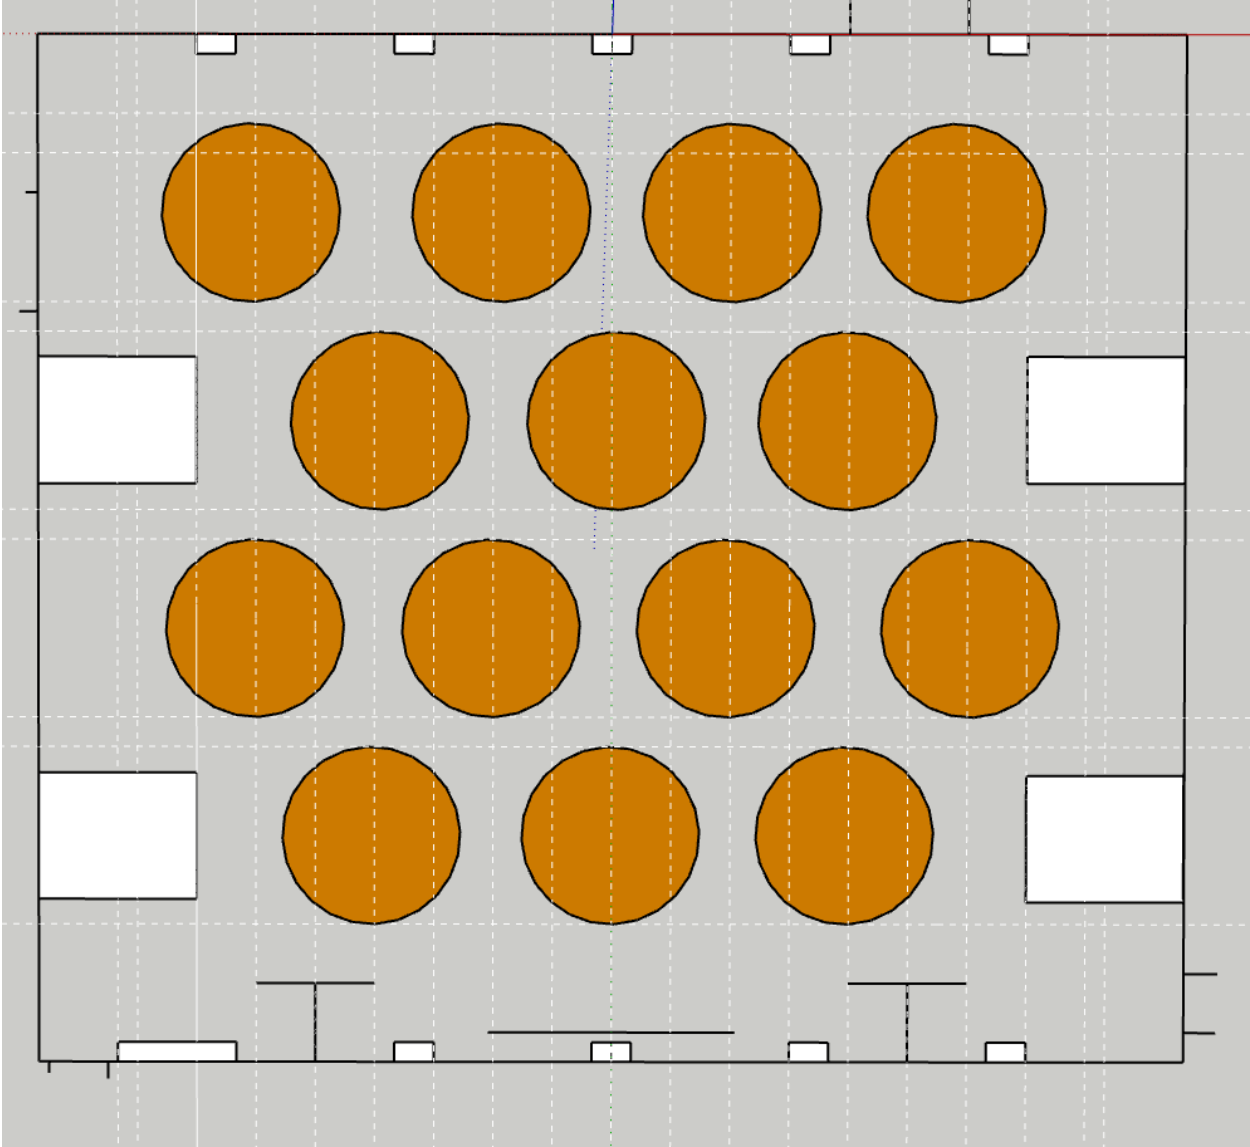

Clock Tower Quad

Tables: _____ Chairs: _____ Canopies: _____ Trash Bins: _____

Setup details: _____

Amphitheater and Quad

Tables: _____ Chairs: _____ Canopies: _____ Trash Bins: _____

Setup details: _____

Condor Hall Quad

Tables: _____ Chairs: _____ Canopies: _____ Trash Bins: _____

Setup details: _____

PAB Quad

Tables: _____ Chairs: _____ Canopies: _____ Trash Bins: _____

Setup details: _____

Student Services Quad

Tables: _____ Chairs: _____ Canopies: _____ Trash Bins: _____

Setup details: _____

Oxnard College Black Box

160 person Banquet set up

Oxnard College Black Box

200 seat overflow

Oxnard College Black Box

Classroom setup

80 seats, 2 students per table

Oxnard College Black Box

Conference set up

50 seats

Oxnard College Black Box

Job Fair, 40 vendors

Oxnard College Black Box

Stage 20' x 8' Seating for 110