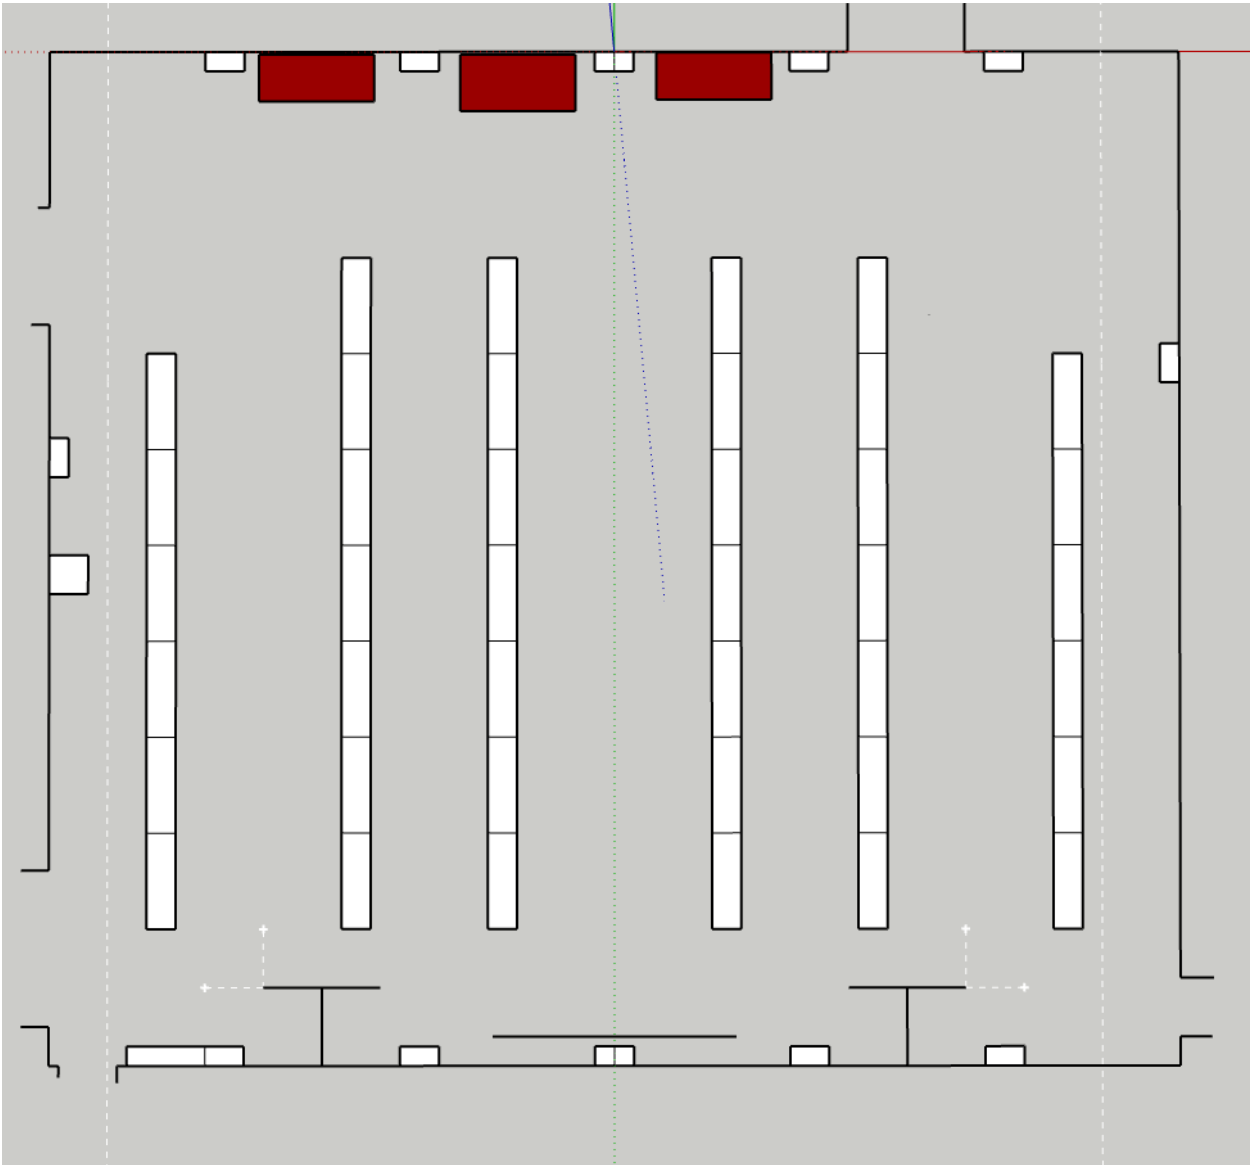

Clock Tower Quad

Tables: _____ Chairs: _____ Canopies: _____ Trash Bins: _____

Setup details: _____

Amphitheater and Quad

Tables: _____ Chairs: _____ Canopies: _____ Trash Bins: _____

Setup details: _____

Condor Hall Quad

Setup details: _____

Oxnard College Black Box

160 person Banquet set up

Oxnard College Black Box

200 seat overflow

Oxnard College Black Box

Classroom setup

80 seats, 2 students per table

Oxnard College Black Box

Conference set up

50 seats

Oxnard College Black Box

Job Fair, 40 vendors

Oxnard College Black Box

Stage 20' x 8' Seating for 110