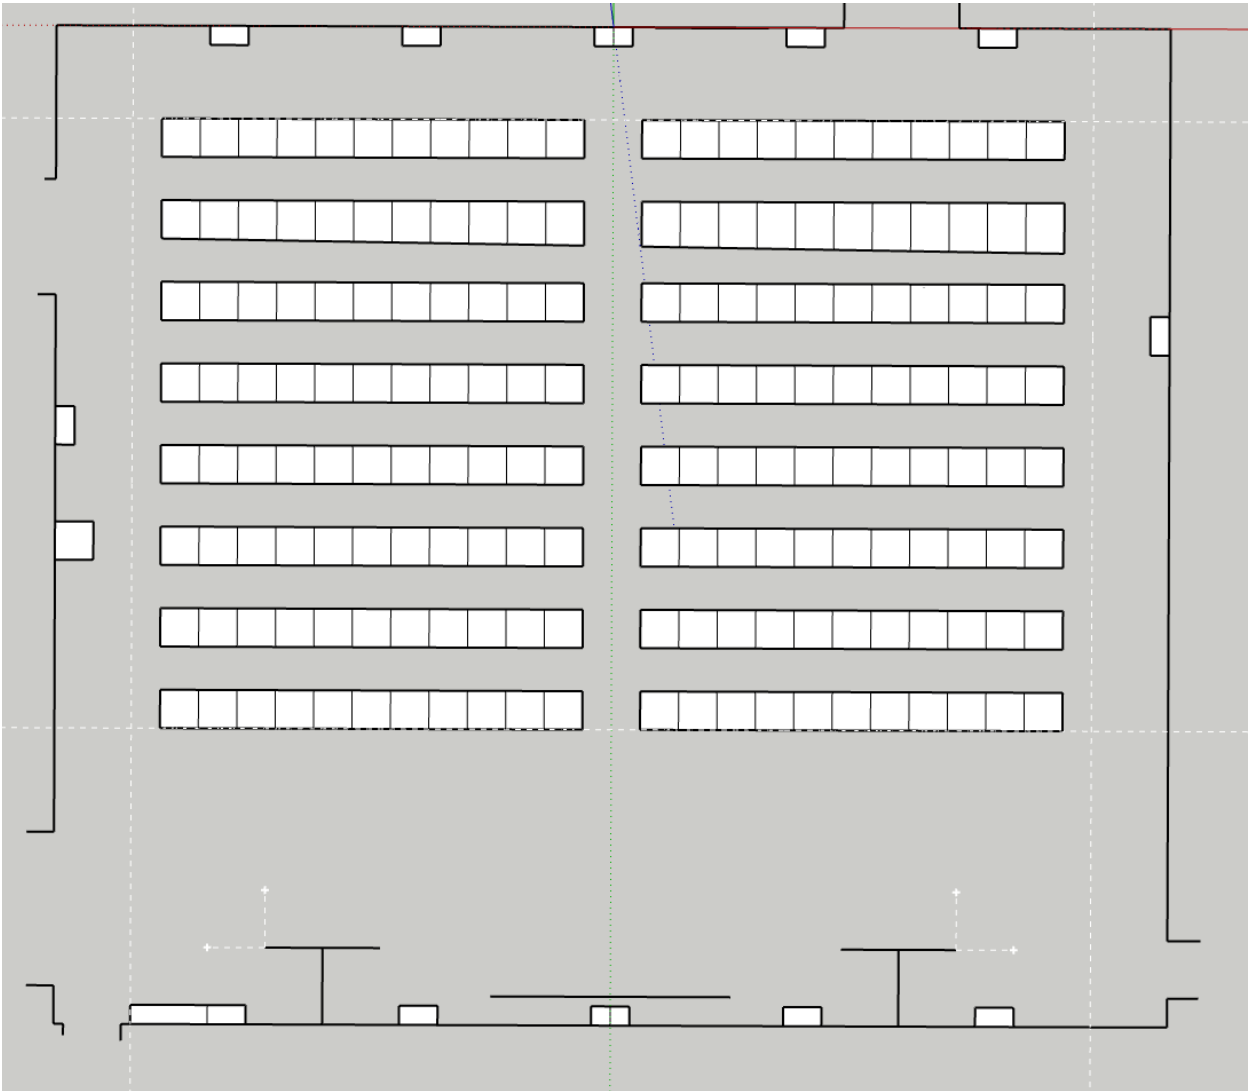

Clock Tower Quad

Tables: _____ Chairs: _____ Canopies: _____ Trash Bins: _____

Setup details: _____

Amphitheater and Quad

Tables: _____ Chairs: _____ Canopies: _____ Trash Bins: _____

Setup details: _____

Condor Hall Quad

Setup details: _____

Oxnard College Black Box

160 person Banquet set up

Oxnard College Black Box

200 seat overflow

Oxnard College Black Box

Classroom setup

80 seats, 2 students per table

Oxnard College Black Box

Conference set up

50 seats

Oxnard College Black Box

Job Fair, 40 vendors

Oxnard College Black Box

Stage 20' x 8' Seating for 110