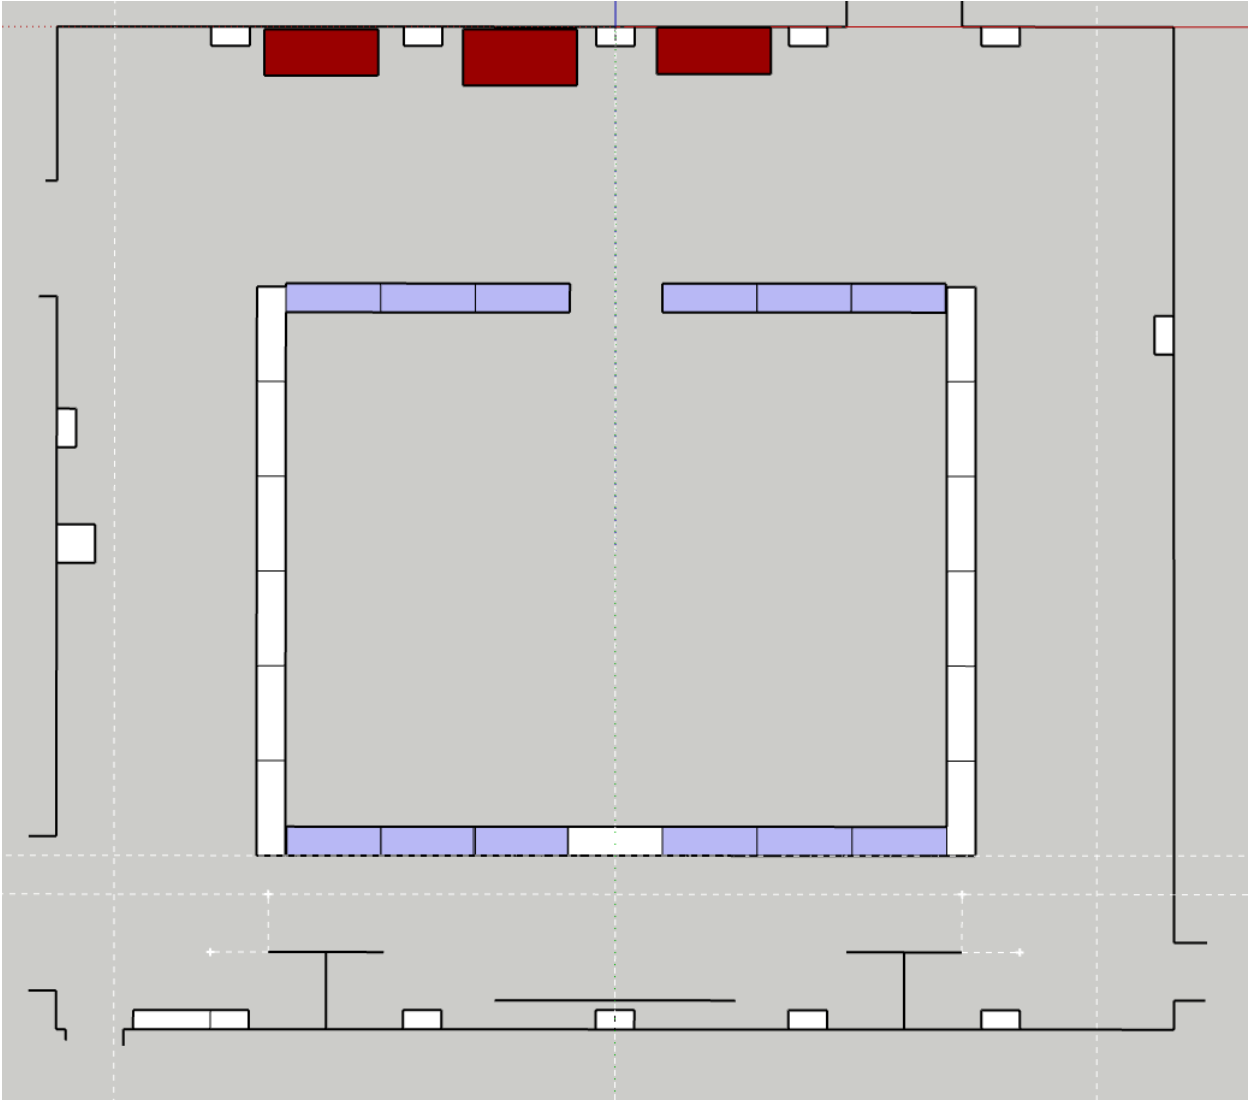

Clock Tower Quad

Tables: _____ Chairs: _____ Canopies: _____ Trash Bins: _____

Setup details: _____

Amphitheater and Quad

Tables: _____ Chairs: _____ Canopies: _____ Trash Bins: _____

Setup details: _____

Condor Hall Quad

Setup details: _____

Oxnard College Black Box

160 person Banquet set up

Oxnard College Black Box

200 seat overflow

Oxnard College Black Box

Classroom setup

80 seats, 2 students per table

Oxnard College Black Box

Conference set up

50 seats

Oxnard College Black Box

Job Fair, 40 vendors

Oxnard College Black Box

Stage 20' x 8' Seating for 110